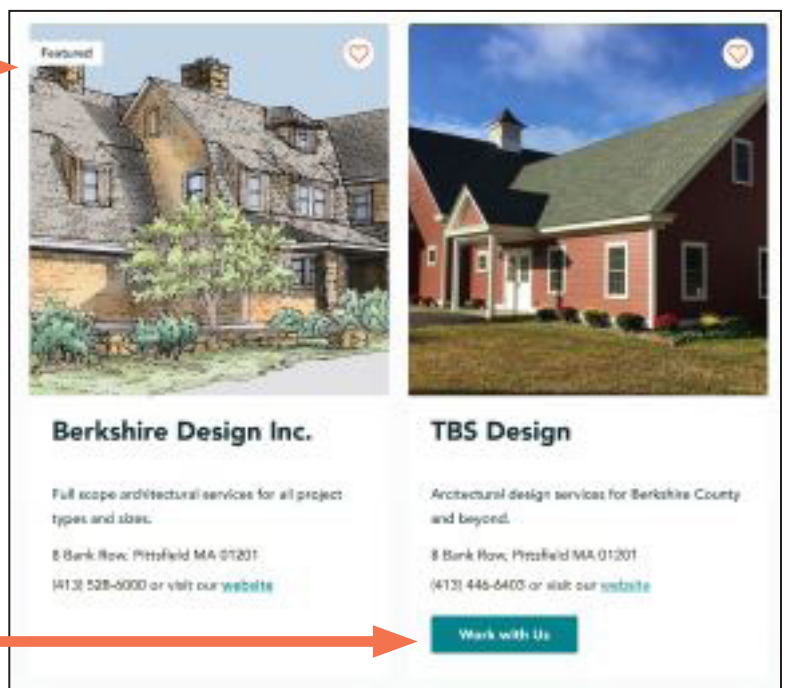

1. **Featured Member Listing**
2. Member listing appears first
   - Limit 3
   - $260 Member only

1. **Call to Action Button**
2. button copy, link
   - Bottom of Member listing
   - $80 Member only