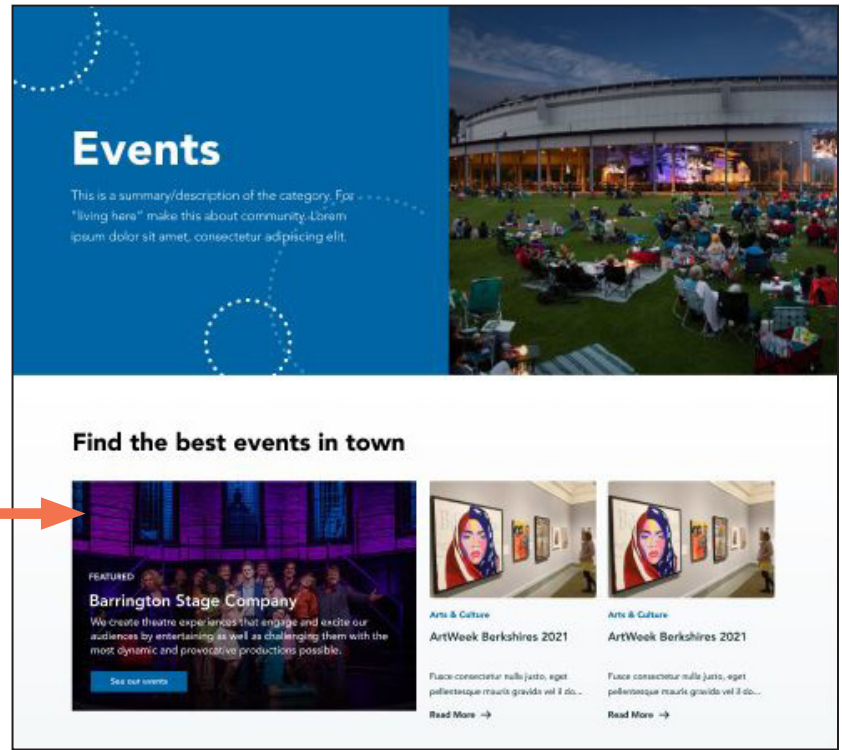

Display Ad

- High res image (1767w x 1179h), business title, ad copy, button link
- Mid-page, 2 per page, limit 6, rotates
- Choose Homepage or 1 category: Plan Your Trip, Things to Do, Places to Stay, Living Here, Events
- \$380 Member Homepage
- \$570 Non-member Homepage
- \$260 Member Category
- \$390 Non-member Category

All prices, specs, limits, etc. are subject to change.

Event Banner Ad

- High res image (999w x 369h), business title, ad copy, button link
- Choose Homepage or 1 category: Plan Your Trip, Things to Do, Places to Stay, Living Here, Events
- 1 on view at a time, limit 3, rotates
- \$540 Member Homepage; \$515 all other pages
- \$810 Non-member Homepage; \$775 all other pages

- Featured Event Ad**
- High res image (1767w x 1179h), business title, ad copy, button link
 - Events page, 1 on view at a time, limit 3, rotates
 - \$260 Member Events
 - \$390 Non-member Events

- Featured Member Listing**
- Member listing appears first
 - Limit 3
 - \$260 Member only