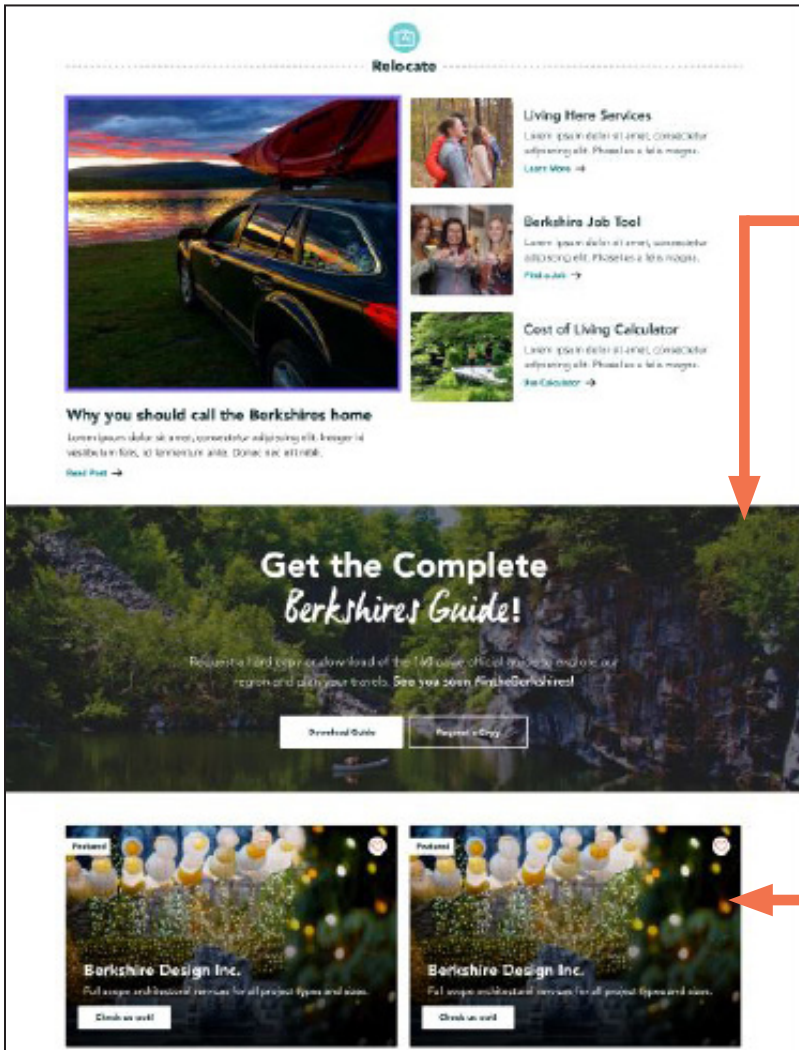

Assets: Amanda Alibozek at aalibozek@1berkshire.com.

Drop Down Menu Ad

- High res image (993w x 1650h), business title, ad copy, button link
- Fixed leftside of menu, limit 1 per category: Plan Your Trip, Things to Do, Places to Stay, Living Here, Events
- \$450 Member
- \$660 Non-member

Full-width Banner Ad

- High res image (1440w x 453h), title, ad copy, button link
- Fixed on Homepage, limit 1
- \$1,750 Sept-Jun, \$2,375 July/Aug Member
- \$2,600 Sept-Jun, \$3,565 July/Aug Non-member

Display Ad

- High res image (1767w x 1179h), business title, ad copy, button link
- Mid-page, 2 per page, limit 6, rotates
- Choose Homepage or 1 category: Plan Your Trip, Things to Do, Places to Stay, Living Here, Events
- \$380 Member Homepage
- \$570 Non-member Homepage
- \$260 Member Category
- \$390 Non-member Category

All prices, specs, limits, etc. are subject to change.

Event Banner Ad

- High res image (999w x 369h), business title, ad copy, button link
- Choose Homepage or 1 category: Plan Your Trip, Things to Do, Places to Stay, Living Here, Events
- 1 on view at a time, limit 3, rotates
- \$540 Member Homepage; \$515 all other pages
- \$810 Non-member Homepage; \$775 all other pages