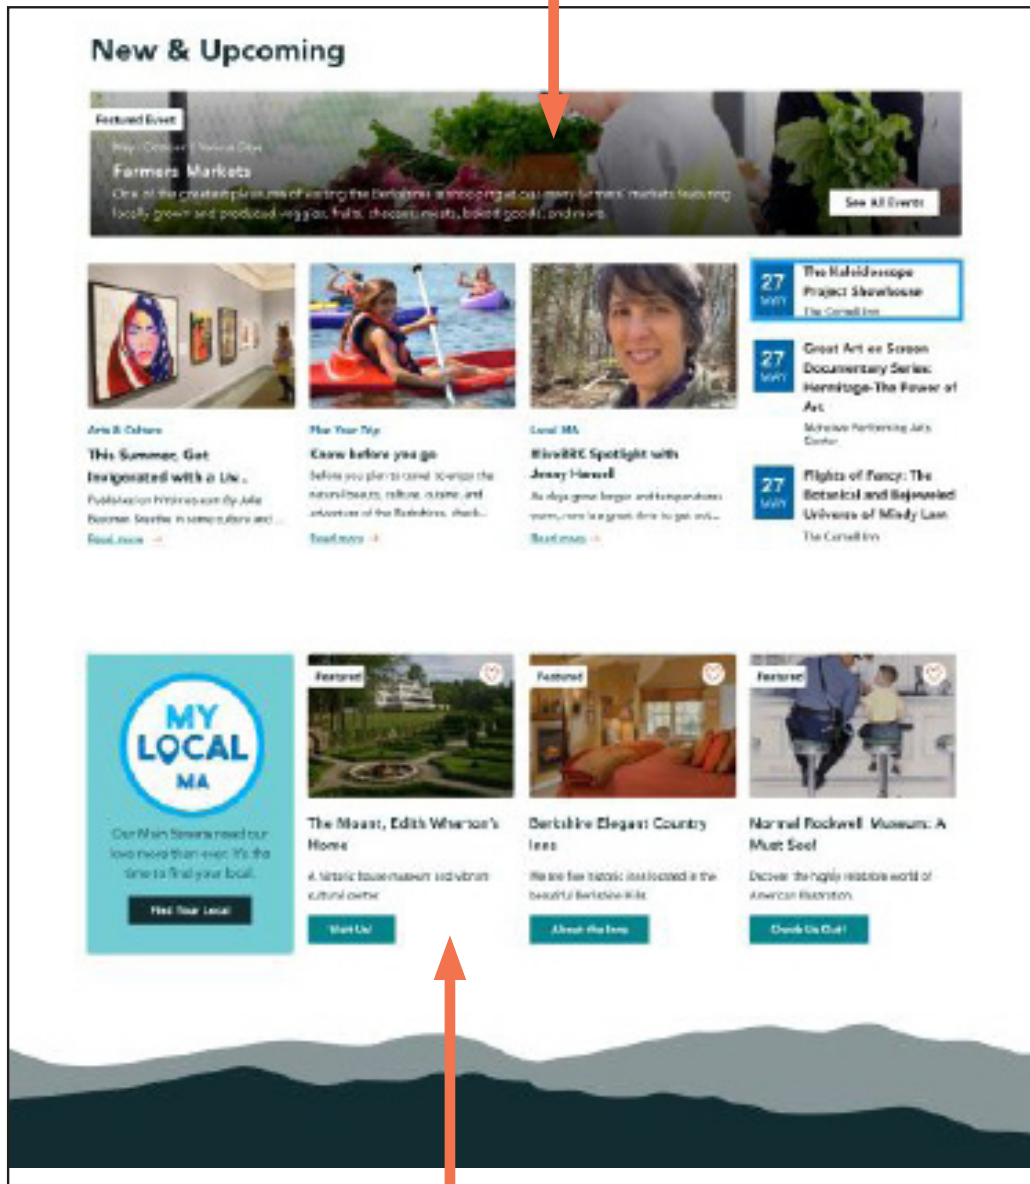

Full-width Banner Ad

- High res image (1440w x 453h), title, ad copy, button link
- Fixed on Homepage, limit 1
- \$1,750 Sept-Jun, \$2,375 July/Aug Member
- \$2,600 Sept-Jun, \$3,565 July/Aug Non-member

Display Ad

- High res image (1767w x 1179h), business title, ad copy, button link
- Mid-page, 2 per page, limit 6, rotates
- Choose Homepage or 1 category: Plan Your Trip, Things to Do, Places to Stay, Living Here, Events
- \$380 Member Homepage
- \$570 Non-member Homepage
- \$260 Member Category
- \$390 Non-member Category

All prices, specs, limits, etc. are subject to change.

Event Banner Ad

- High res image (999w x 369h), business title, ad copy, button link
- Choose Homepage or 1 category: Plan Your Trip, Things to Do, Places to Stay, Living Here, Events
- 1 on view at a time, limit 3, rotates
- \$540 Member Homepage; \$515 all other pages
- \$810 Non-member Homepage; \$775 all other pages