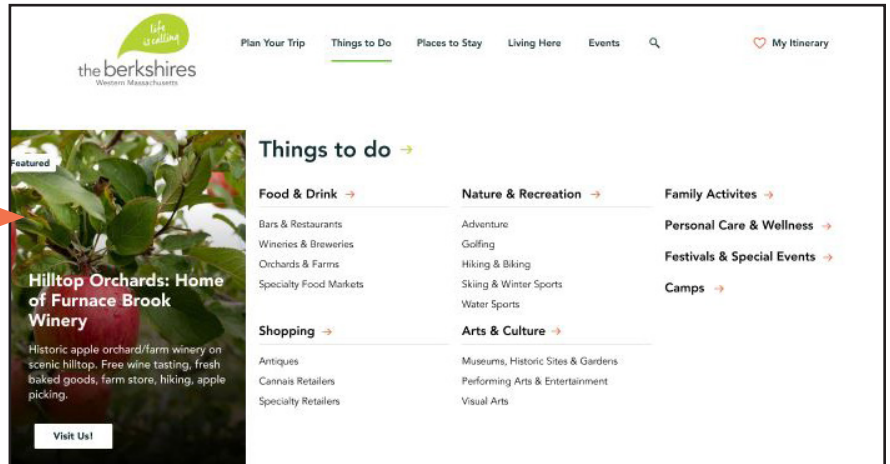

BERKSHIRES.ORG ADVERTISING

190K+ monthly pageviews 20-30K monthly homepage views

5K monthly event page views 2K monthly internal pageviews

All ads are sold in 30-day flights beginning on the 1st of each month. Payment and assets are due 1 week prior. Reservations & questions: Cara Vermeulen at cvermeulen@1berkshire.com.

Assets: Amanda Alibozek at aalibozek@1berkshire.com.

Drop Down Menu Ad

- High res image (993w x 1650h), business title, ad copy, button link
- Fixed leftside of menu, limit 1 per category: Plan Your Trip, Things to Do, Places to Stay, Living Here, Events
- $450 Member
- $660 Non-member

Full-width Banner Ad

- High res image (1440w x 453h), title, ad copy, button link
- Fixed on Homepage, limit 1
- $1,750 Sept-Jun, $2,375 July/Aug Member
- $2,600 Sept-Jun, $3,565 July/Aug Non-member

Display Ad

- High res image (1767w x 1179h), business title, ad copy, button link
- Mid-page, 2 per page, limit 6, rotates
- Choose Homepage or 1 category: Plan Your Trip, Things to Do, Places to Stay, Living Here, Events
- $380 Member Homepage
- $570 Non-member Homepage
- $260 Member Category
- $390 Non-member Category

All prices, specs, limits, etc. are subject to change.