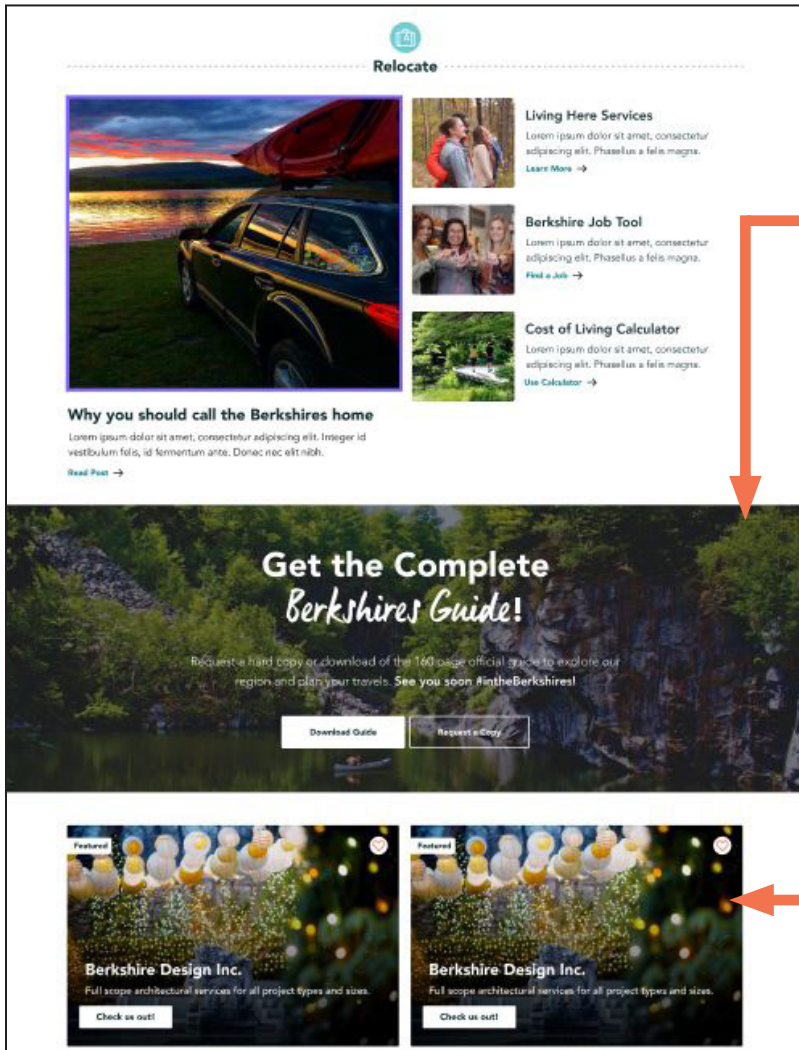

BERKSHIRES.ORG ADVERTISING OPPORTUNITIES

Berkshires.org receives on average **183K pageviews** monthly

Ads are estimated to receive **50,000+ impressions** monthly

Drop Down Menu Ad

- 993 w x 1650h pixels image, business title, ad copy, button, link
- Fixed on leftside of menu, limit 1 per category (Choose: Plan Your Trip, Things to Do, Places to Stay, Living Here, Events)
- \$425* Member
- \$637 Non-member

- 1767w x 1179h pixels image, business title, ad copy, button, link
- Middle of page, 2 per page, limit 6, rotates
- Choose Homepage or 1 Category: Plan Your Trip, Things to Do, Places to Stay, Living Here, Events
- \$350* Member Homepage
- \$525 Non-member Homepage
- \$250 Member Category
- \$375 Non-member Category

*PLEASE NOTE: **All prices, specs, limits, etc. are subject to change.**

Event Banner Ad

- 999w x 369h pixels image, business title, ad copy, button, link
- Choose Homepage or 1 Category: Plan Your Trip, Things to Do, Places to Stay, Living Here, Events
- 1 on view at a time, limit 3, rotates
- \$500* Member
- \$750 Non-member

Featured
Normal Rockwell Museum: A Must See!
Discover the highly reliable world of American Illustration.
[Check Us Out!](#)

Footer Ad

- 855w x 600h pixels image, business title, ad copy, button, link
- Near bottom of Homepage, 3 on view at a time, limit 6, rotates
- \$200* Member
- \$300 Non-member