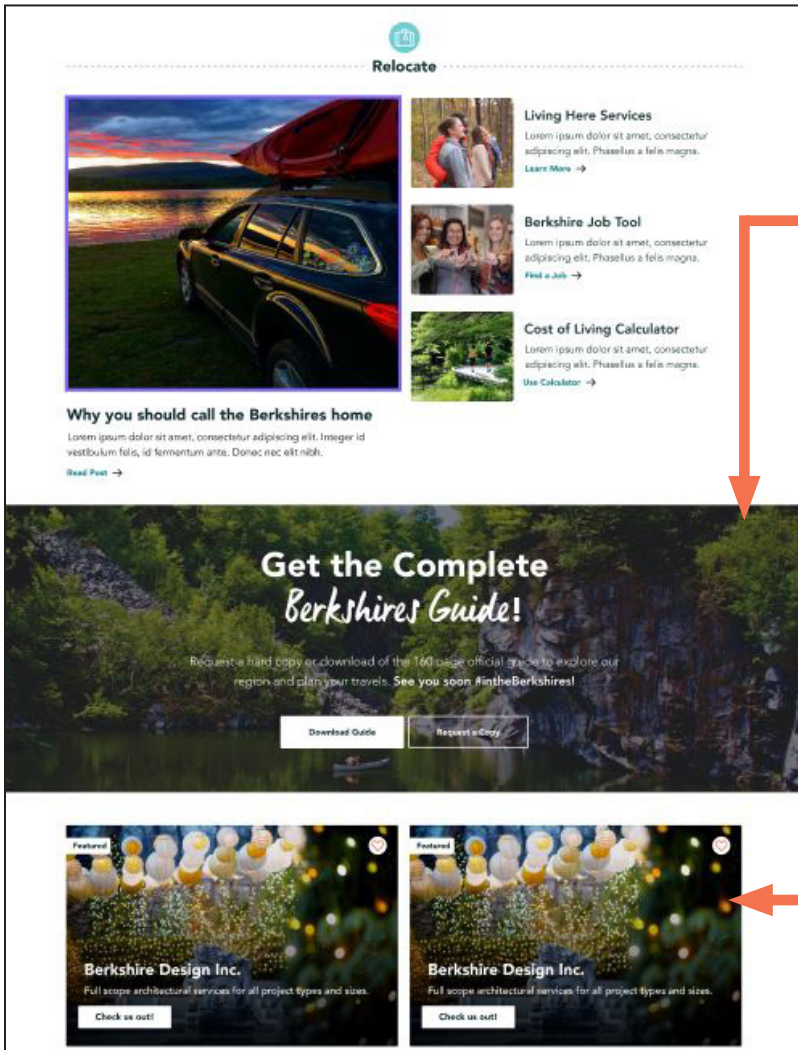

BERKSHIRES.ORG ADVERTISING OPPORTUNITIES

Berkshires.org receives on average **183K pageviews** monthly

Ads are estimated to receive **50,000+ impressions** monthly

Drop Down Menu Ad

- 331 w x 550h pixels image, business title (68 characters max), ad copy (126 characters max), button (20 characters max), link
- Fixed on leftside of menu, limit 1 per category (Choose: Plan Your Trip, Things to Do, Places to Stay, Living Here, Events)
- \$425* Member
- \$637 Non-member

Display Ad

- 589w x 393h pixels image, business title (68 characters max), ad copy (184 characters max), button (14 characters max), link
- Middle of page, 2 per page, limit 6, rotates
- Choose Homepage or 1 Category: Plan Your Trip, Things to Do, Places to Stay, Living Here, Events
- \$350* Member Homepage
- \$525 Non-member Homepage
- \$250 Member Category
- \$375 Non-member Category

*PLEASE NOTE: **All prices, specs, limits, etc. are subject to change.**

Event Banner Ad

- 333w x 123h pixels image, business title (68 characters max), ad copy (190 characters max), button (14 characters max), link
- Choose Homepage or 1 Category: Plan Your Trip, Things to Do, Places to Stay, Living Here, Events
- 1 on view at a time, limit 3, rotates
- \$500* Member
- \$750 Non-member

- Header Ad**
- 498w x 326h pixels image, business title (68 characters max), ad copy (184 characters max), button (14 characters max), link
 - Top of Child pages, limit 1 per page (choose sub-category)
 - \$300* Member
 - \$450 Non-member