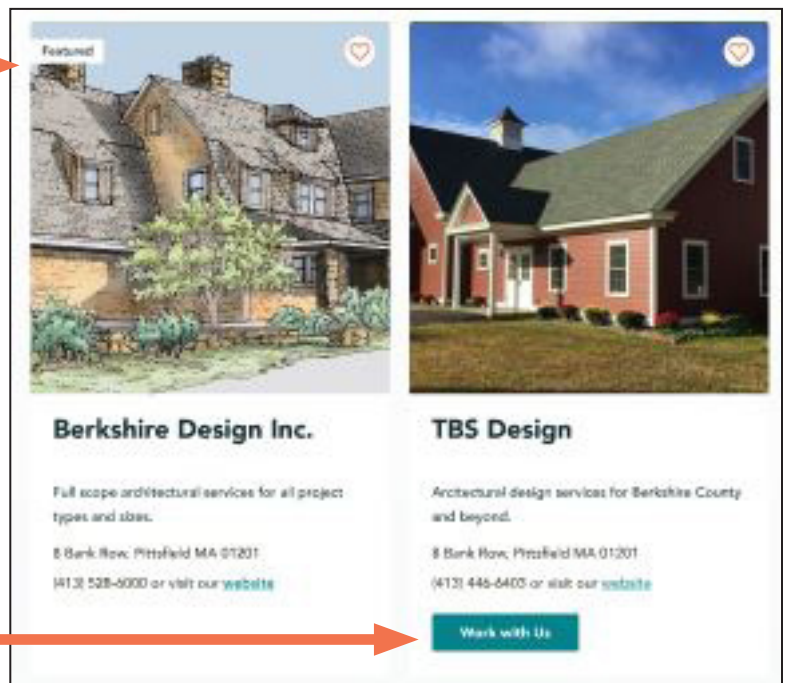

1. **Featured Member Listing**
2. Member listing appears first
   - Limit 3
   - $250* Member only

1. **Call to Action Button**
2. button copy, link
   - Member listing
   - $75* Member only